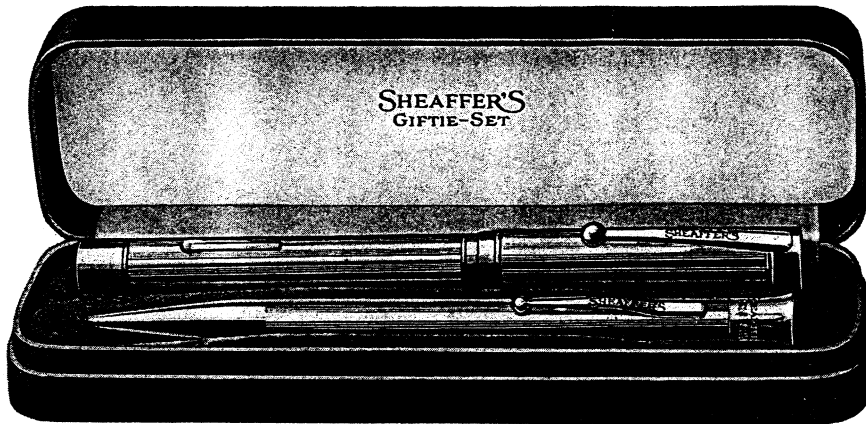

Sheaffer's Giftie Sets

Regular length—pen five inches, pencil five inches

Set No.	Pcl. No.	Pcl. Price	Pen No.	Pen Price	Set Price
B3—BB—Sterling		$ 3.50	26RC—Sterling	$ 8.00	$10.00
C3—CB—Gold Filled	4.00		36RC—Gold Filled	9.50	11.50
D3—DB—14K Green Gold.....	18.00		366RC—14K Green Gold.....	35.00	50.00